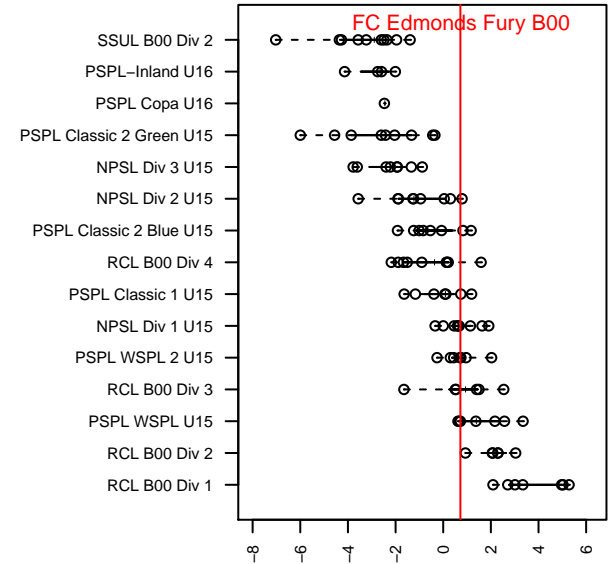

FC Edmonds Fury B00

FC Edmonds
 Edmonds, WA
 B00 total strength=1322
 attack=6.2 defense=6
 fall league = PSPL WSPL U15

alt names used:
 FCE B00
 FC Edmonds Fury
 FC Edmonds Fury
 FC Edmonds B00
 FC EDMONDS B00
 FC EDMONDS B00 (WA)

Venues played:
 2015 RVS Classic BU15
 2015 Beaverton Cup BU15 Gold
 2015 Skagit Super Cup U15 Gold
 2015 PSPL WSPL U15
 2015 PacNW Winter Classic Premier U15
 2015 WA Cup HS U15 Gold U15

FC Edmonds Fury B00
 Dots are actual minus expected GF (blue circles) and GA (red triangles).
 Blue line is smoothed change in attack strength. Red is smoothed change in defense strength.

**attack and defense variance (black dot)
relative to other teams
and top 10 in region**

**attack and defense rating
relative to others at age
and all opponents in last 13 months**

Performance relative to 13 month average