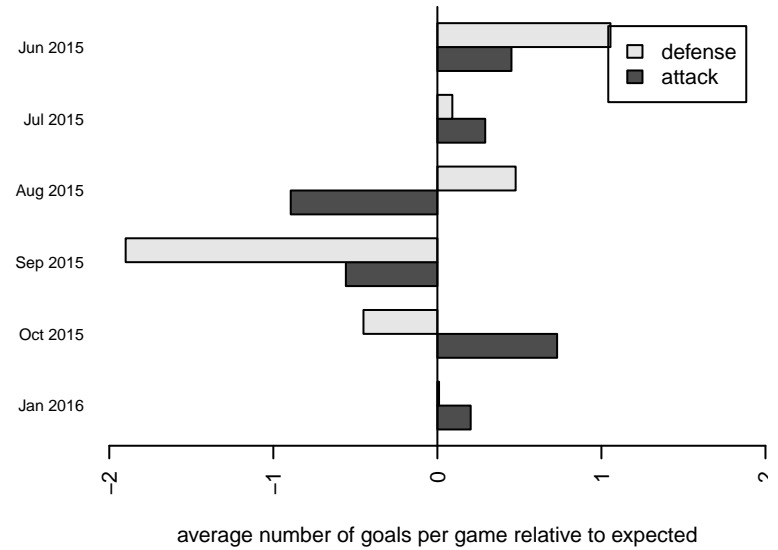

Performance relative to 13 month average