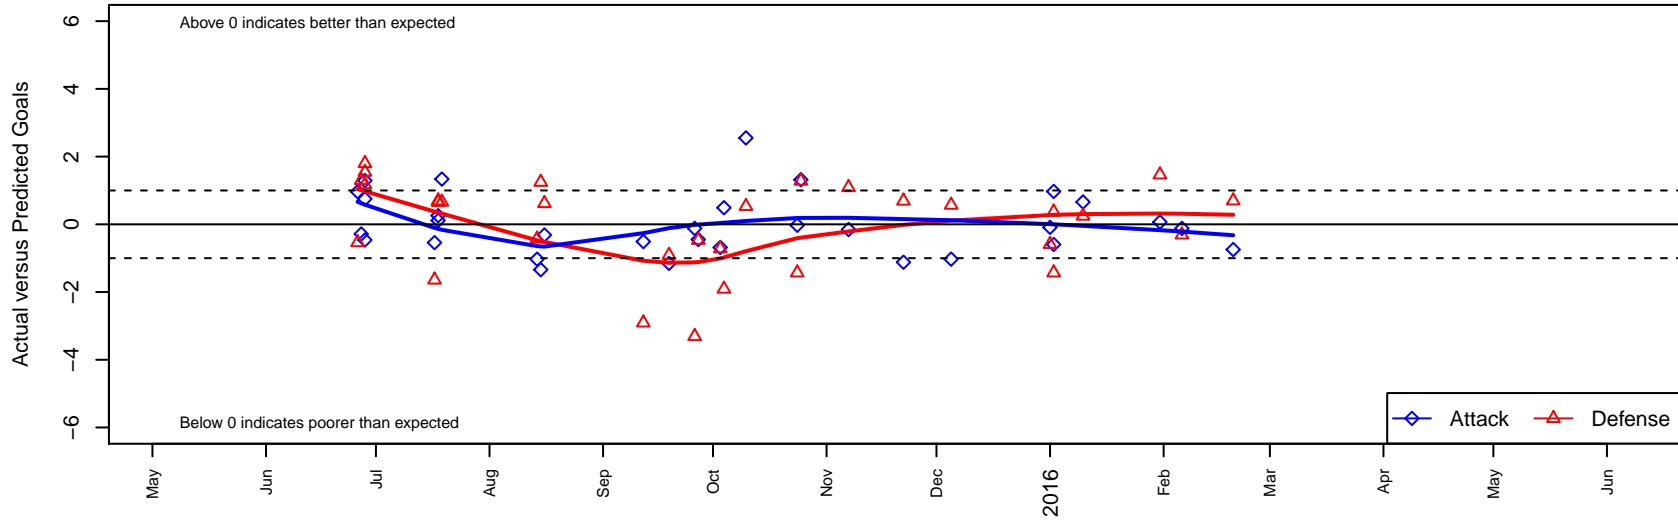

FC Edmonds Fury B00

FC Edmonds
 Edmonds, WA
 B00 total strength=1322
 attack=6.2 defense=6
 fall league = PSPL WSPL U15

alt names used:
 FCE B00
 FC Edmonds Fury
 FC Edmonds Fury
 FC Edmonds B00
 FC EDMONDS B00
 FC EDMONDS B00 (WA)

Venues played:
 2015 RVS Classic BU15
 2015 Beaverton Cup BU15 Gold
 2015 Skagit Super Cup U15 Gold
 2015 PSPL WSPL U15
 2015 PacNW Winter Classic Premier U15
 2015 WA Cup HS U15 Gold U15

FC Edmonds Fury B00
 Dots are actual minus expected GF (blue circles) and GA (red triangles).
 Blue line is smoothed change in attack strength. Red is smoothed change in defense strength.

**attack and defense variance (black dot)
relative to other teams
and top 10 in region**

**attack and defense rating
relative to others at age
and all opponents in last 13 months**

Performance relative to 13 month average